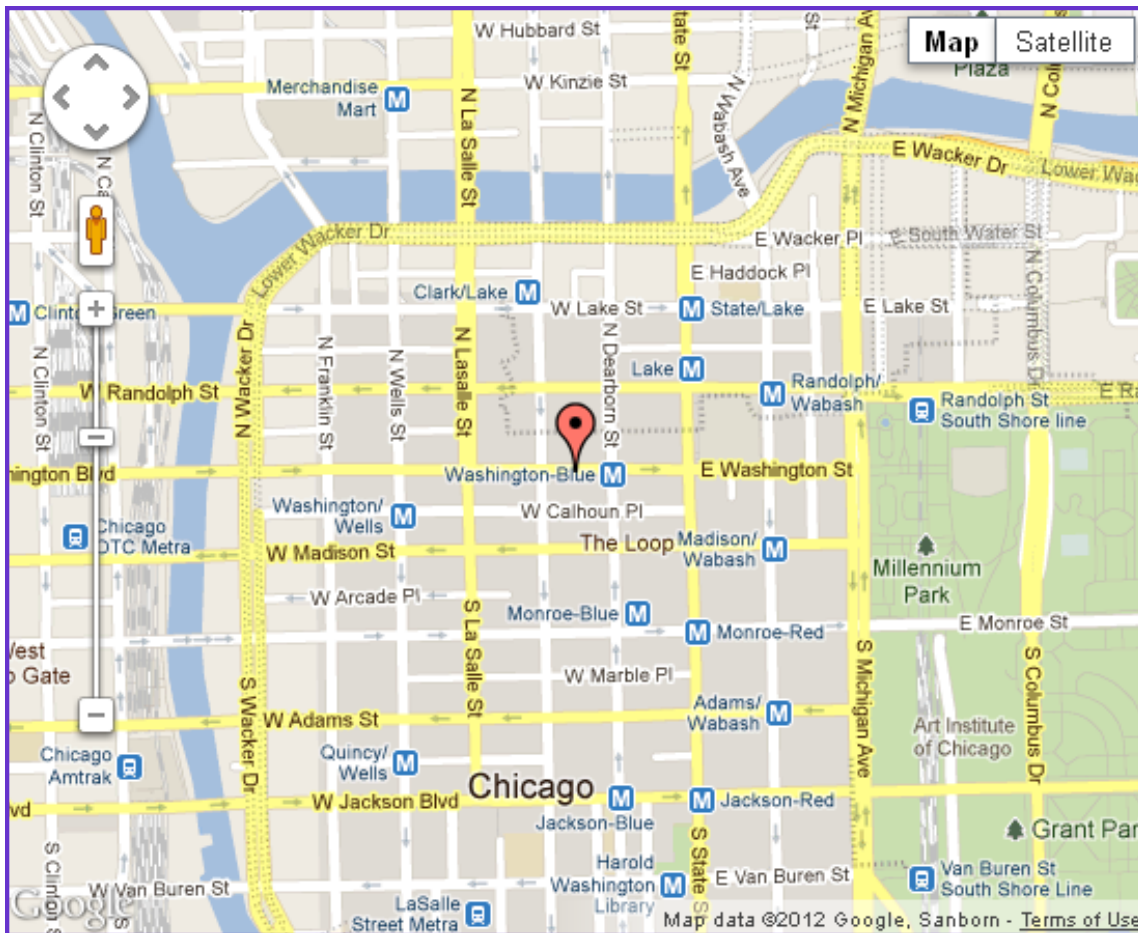

MAP FOR CHARRETTE WEEK

All Charrette Week sessions will be held at the Chicago Temple, 77 W. Washington in downtown Chicago.

The Chicago Temple is close to public transportation, parking lots, and plenty of lunch options. It is also fully accessible.

Public Transit

- Blue line — Washington stop
- Red line — Lake stop
- Green, Brown, Orange, Pink, and Purple lines — Madison and Wabash stop
- 56, 20, 60, and 157 Buses
- More information at www.transitchicago.com